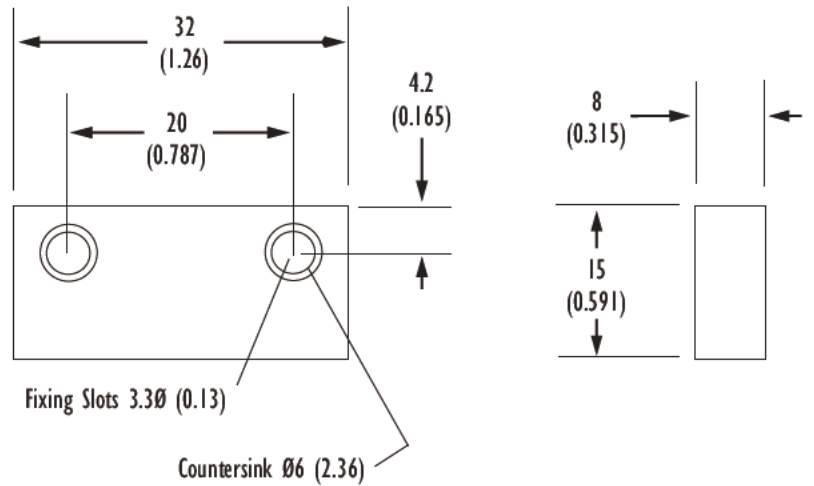

Product Data Sheet

Part Number : CTCM

Rectangular Cased Magnet

PICTURE	DIMENSIONS
---------	------------

SPECIFICATIONS	
----------------	--

Style	Rectangular
Length	32 mm (1.260 in)
Height	8 mm (.315 in)
Width	15 mm (.591 in)
Case Material	Aluminium