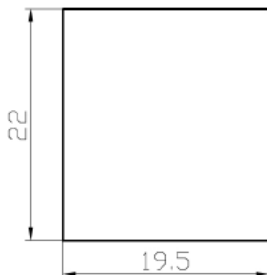

Description	Ref Code
Black Dual On-Off Rectangle Rocker Switch	131008