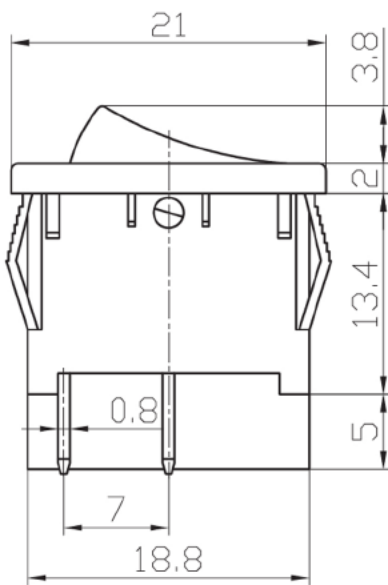

Specifications

Rating:	3A 250VAC, 6A 125VAC
Contact Resistance:	35mΩ Max
Insulation Resistance:	100MΩ Min
Dielectric Strength:	1500VAC 1 minute
Operating Temperature:	-25°C to +85°C
Electrical Life:	10,000+ Cycles

Description	Ref Code
Black Dual On-Off Rectangle Rocker Switch	131008