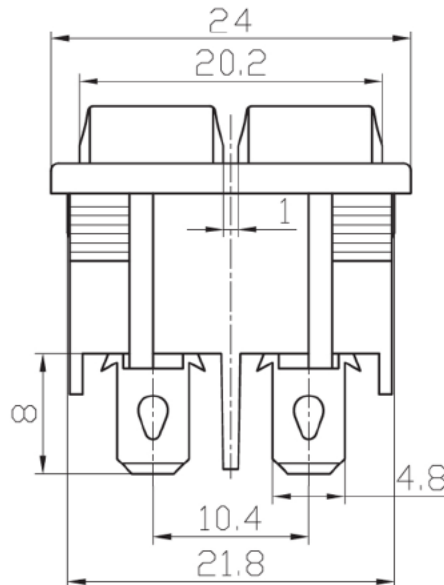

Specifications

Rating:	3A 250VAC, 6A 125VAC
Contact Resistance:	35mΩ Max
Insulation Resistance:	100MΩ Min
Dielectric Strength:	1500VAC 1 minute
Operating Temperature:	-25°C to +85°C
Electrical Life:	10,000+ Cycles

Description	Ref Code
Black Dual On-Off Rectangle Rocker Switch	131008