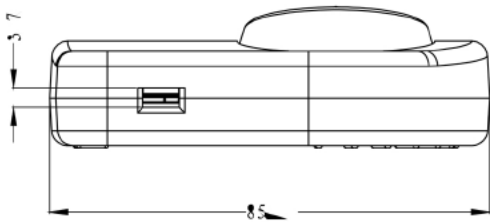

Specifications

Rating: 2.5A 250VAC
Protection Level: IP20
Termination: Clamp

Description	Ref Code
Black Inline Foot Rocker Cord Switch 2.5A	481856