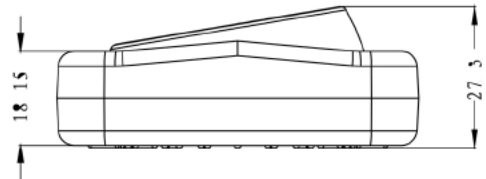

Specifications

Rating: 2.5A 250VAC
Protection Level: IP20
Termination: Clamp

Description	Ref Code
Black Inline Foot Rocker Cord Switch 2.5A	481856