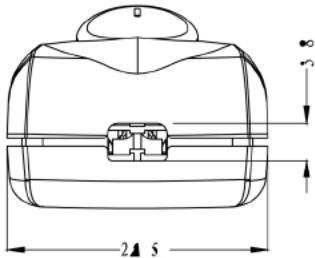

Rocker Switches

Specifications

Rating: 2 x 1A 250VAC
Protection Level: IP20
Termination: Screw

Description	Ref Code
Black Inline Rocker Cord Switch 1A	481816