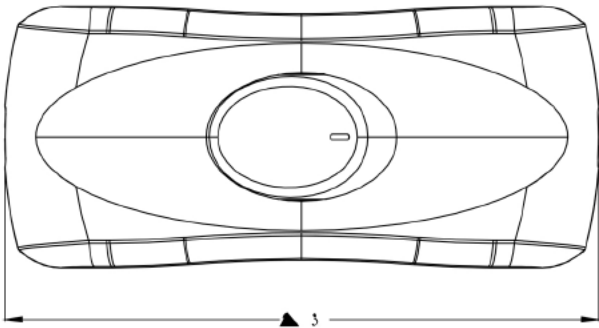

Rocker Switches

Specifications

Rating: 2 x 1A 250VAC
Protection Level: IP20
Termination: Screw

Description	Ref Code
Black Inline Rocker Cord Switch 1A	481816