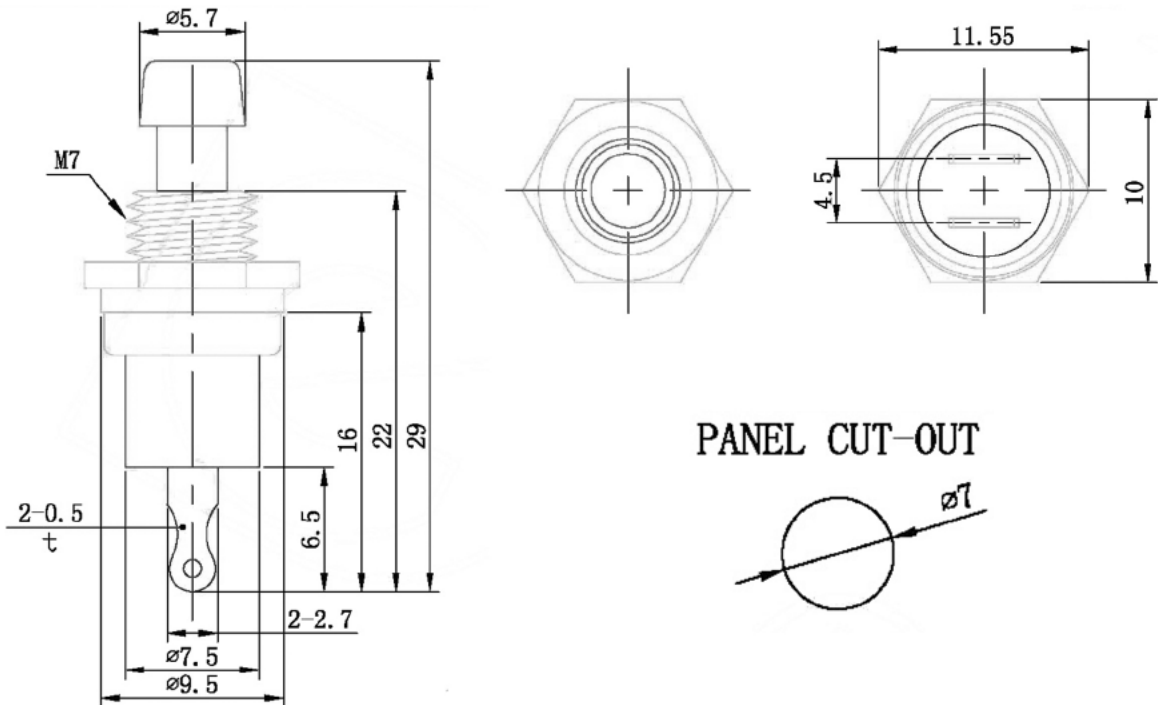

## Specifications

Rating:	8A 125VAC, 4A 250VAC
Contact Resistance:	20mΩ Max
Insulation Resistance:	100MΩ Min
Dielectric Strength:	1000VAC 1 minute
Operating Temperature:	-25°C to +85°C
Electrical Life:	50,000+ Cycles

Description	Ref Code
Black Mini Off(On) Momentary Switch SPST	103010