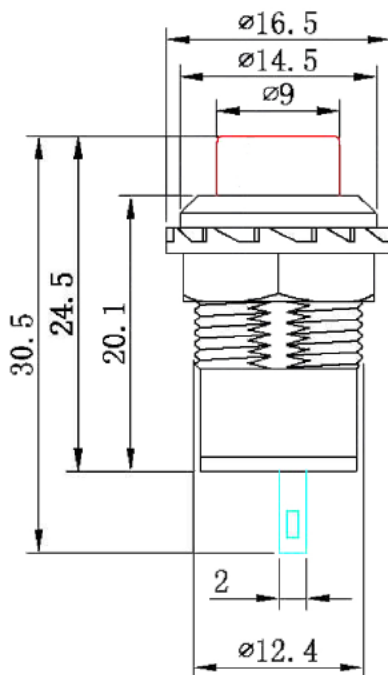

Specifications

Rating:	3A 125VAC, 1.5A 250VAC
Housing Material:	PA66
Contact Material:	Silver Plated Brass
Contact Resistance:	50mΩ Max
Insulation Resistance:	100MΩ Min
Dielectric Strength:	1000VAC 1 minute
Operating Temperature:	-20°C to +65°C
Electrical Life:	10,000+ Cycles

Panel Cut-out

Description	Ref Code
Black Off(On) Momentary Round 12mm Switch SPST	103112