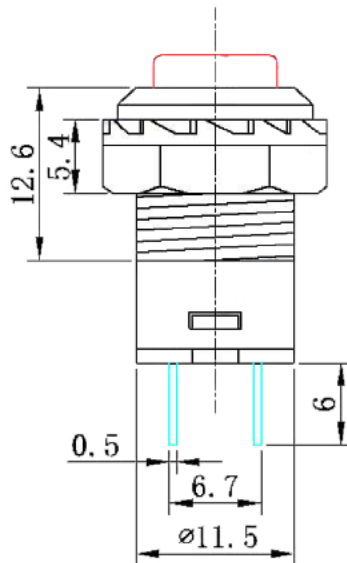

Specifications

Rating:	3A 125VAC, 1.5A 250VAC
Housing Material:	PA66
Contact Material:	Silver Plated Brass
Contact Resistance:	50mΩ Max
Insulation Resistance:	100MΩ Min
Dielectric Strength:	1000VAC 1 minute
Operating Temperature:	-20°C to +65°C
Electrical Life:	10,000+ Cycles

Panel Cut-out

Description	Ref Code
Black Off(On) Momentary Round 12mm Switch SPST	103112