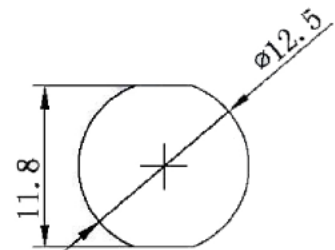

Specifications

Rating:	3A 125VAC, 1.5A 250VAC
Housing Material:	PA66
Contact Material:	Silver Plated Brass
Contact Resistance:	50mΩ Max
Insulation Resistance:	100MΩ Min
Dielectric Strength:	1000VAC 1 minute
Operating Temperature:	-20°C to +65°C
Electrical Life:	10,000+ Cycles

Panel Cut-out

Description	Ref Code
Black Off(On) Momentary Round 12mm Switch SPST	103112