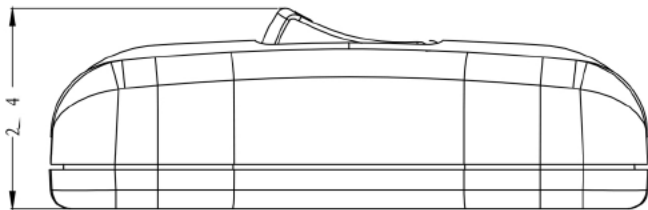

Specifications

Rating: 1A 250VAC
Protection Level: IP20
Termination: Clamp

Description	Ref Code
Black Slim Inline Rocker Cord Switch 1A	481855