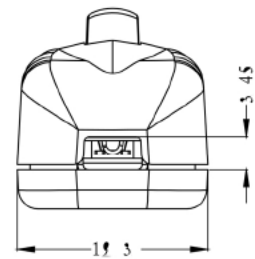

Specifications

Rating: 1A 250VAC
Protection Level: IP20
Termination: Clamp

Description	Ref Code
Black Slim Inline Rocker Cord Switch 1A	481855