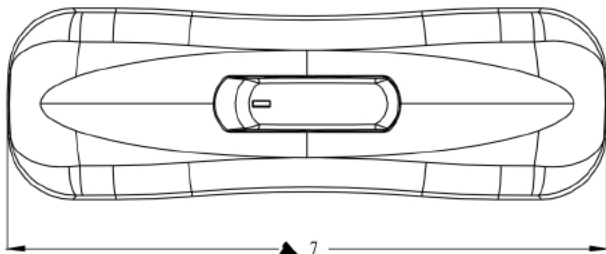

Specifications

Rating: 1A 250VAC
Protection Level: IP20
Termination: Clamp

Description	Ref Code
Black Slim Inline Rocker Cord Switch 1A	481855