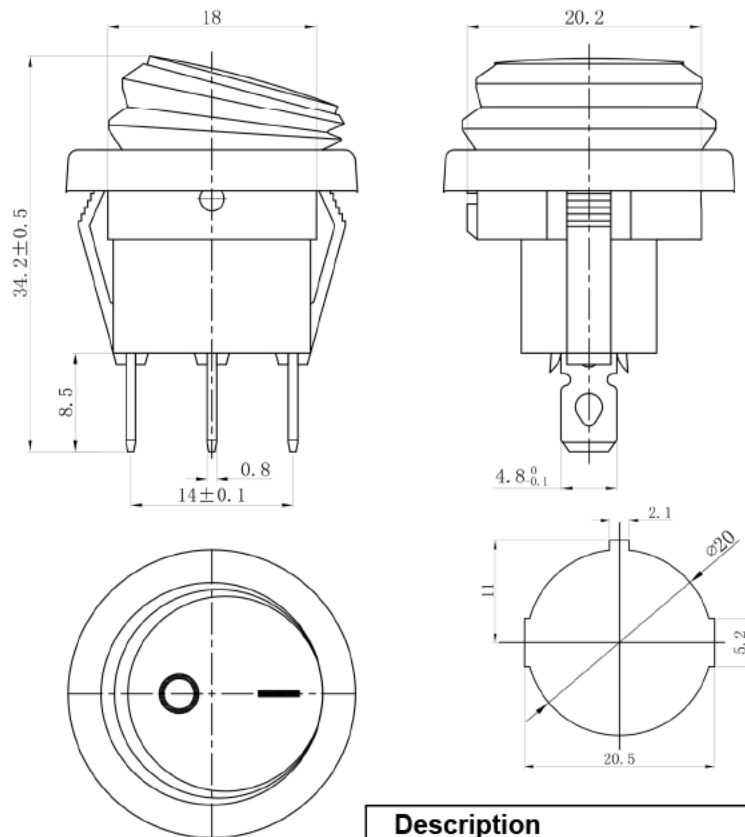

Specifications

| | |
|------------------------|-----------------------|
| Rating: | 6A 250VAC, 10A 125VAC |
| Contact Resistance: | 50mΩ Max |
| Insulation Resistance: | 100MΩ Min |
| Dielectric Strength: | 1500VAC 1 minute |
| Operating Temperature: | -25°C to +85°C |
| Electrical Life: | 10,000+ Cycles |

| Description | Ref Code |
|--|----------|
| Blue illuminated On-Off Waterproof Rocker Switch SPST 230V | 482833 |