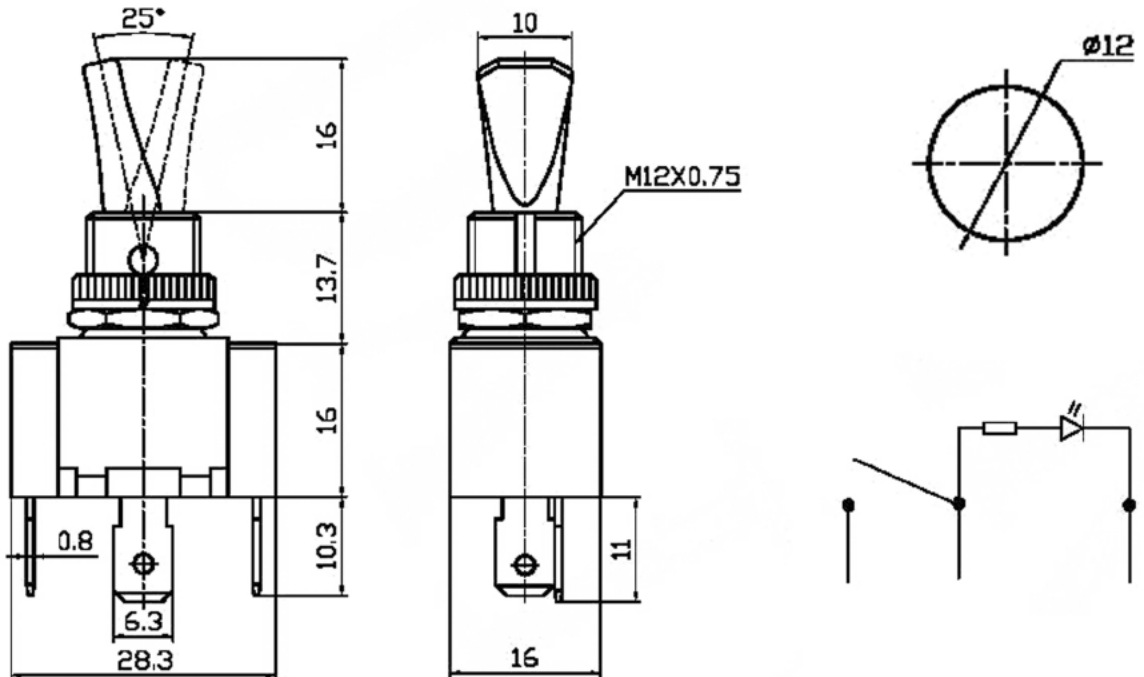

Specifications

Rating:	30A 12VDC
Contact Resistance:	50mΩ Max
Insulation Resistance:	100MΩ Min
Dielectric Strength:	1500VAC 1 minute
Operating Temperature:	-25°C to +85°C
Electrical Life:	10,000+ Cycles

Description	Ref Code
Blue On-Off illuminated Flat Handle Toggle Switch 30A 12VDC SPST	550453