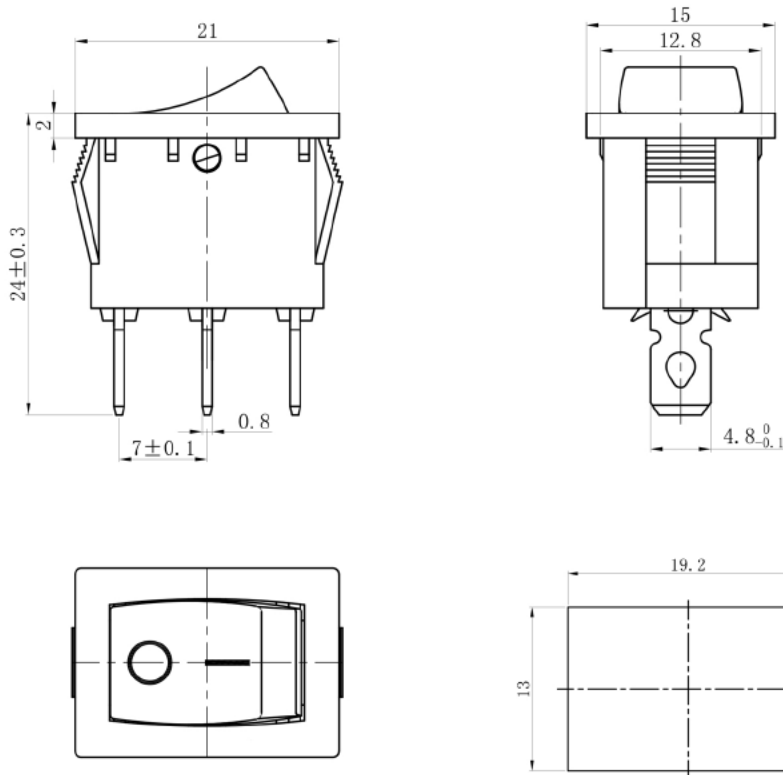

## Specifications

Rating:	6A 250VAC, 10A 125VAC
Contact Resistance:	50mΩ Max
Insulation Resistance:	100MΩ Min
Dielectric Strength:	1500VAC 1 minute
Operating Temperature:	-25°C to +85°C
Electrical Life:	10,000+ Cycles

Description	Ref Code
Blue On-Off illuminated Rectangle Rocker Switch SPST 230V	482810