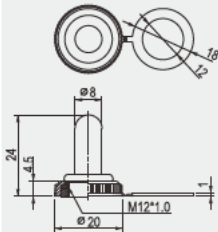

# W-70A

Material

RUBBER/EPDM

Nut

M12\*1.0

Availability

For Toggle Switch  
Lever Height: 20mm