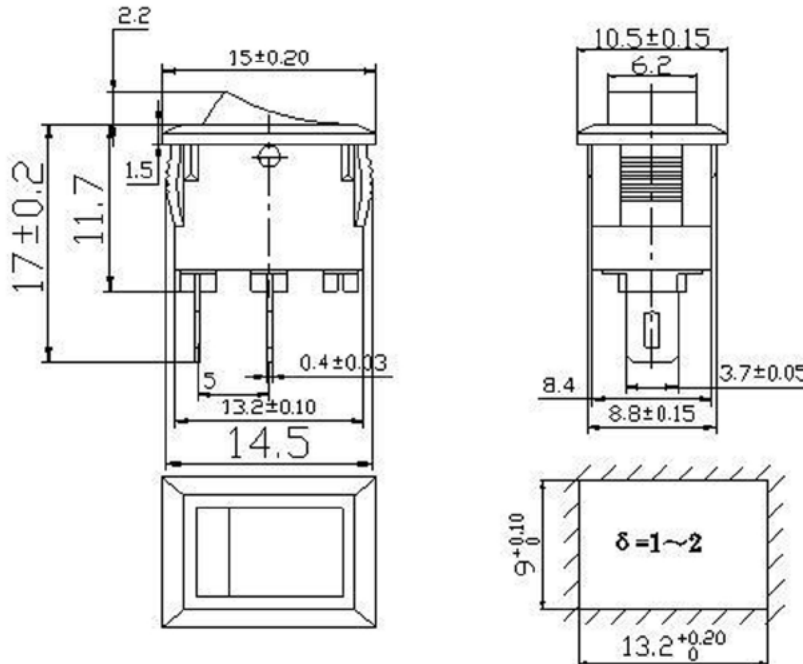

Specifications

Rating:	3A 250VAC, 6A 125VAC
Contact Resistance:	50mΩ Max
Insulation Resistance:	100MΩ Min
Dielectric Strength:	1500VAC 1 minute
Operating Temperature:	-25°C to +85°C
Electrical Life:	10,000+ Cycles

Description	Ref Code
Mini Black On-Off Rectangle Rocker Switch SPST	130002