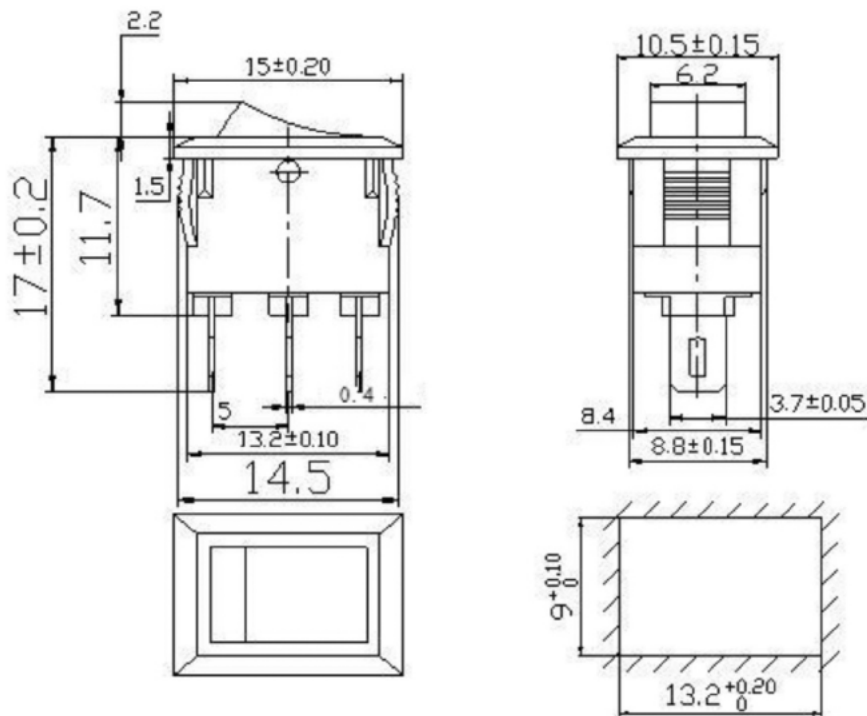

Specifications

Rating:	3A 250VAC, 6A 125VAC
Contact Resistance:	50mΩ Max
Insulation Resistance:	100MΩ Min
Dielectric Strength:	1500VAC 1 minute
Operating Temperature:	-25°C to +85°C
Electrical Life:	10,000+ Cycles

Description	Ref Code
Miniature On-Off-On Rectangle Rocker Switch SPDT	482807