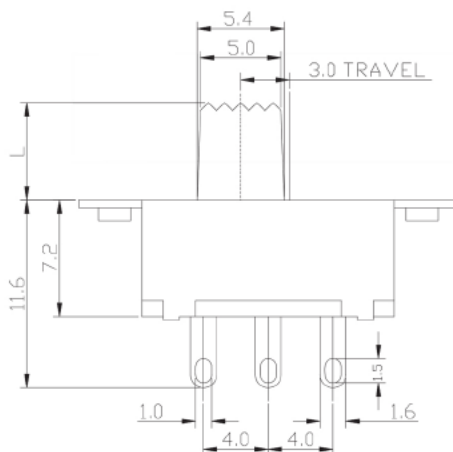

Specifications

Rating:	0.5A 50VDC
Contact Resistance:	50mΩ Max
Insulation Resistance:	100MΩ Min
Dielectric Strength:	100VAC 1 minute
Electrical Life:	10,000+ Cycles

Description	Ref Code
Miniature On-On Slide Switch SPDT	124002