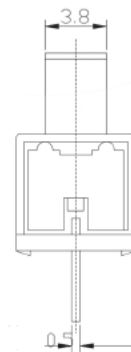

Specifications

Rating:	0.5A 50VDC
Contact Resistance:	50mΩ Max
Insulation Resistance:	100MΩ Min
Dielectric Strength:	100VAC 1 minute
Electrical Life:	10,000+ Cycles

Description	Ref Code
Miniature On-On Slide Switch SPDT	124002