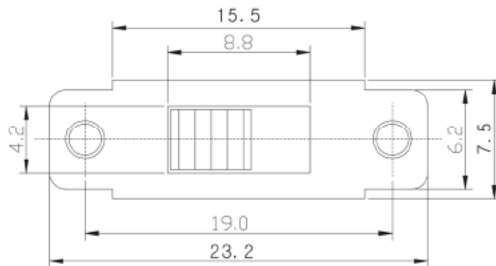

Specifications

Rating:	0.5A 50VDC
Contact Resistance:	50mΩ Max
Insulation Resistance:	100MΩ Min
Dielectric Strength:	100VAC 1 minute
Electrical Life:	10,000+ Cycles

Description	Ref Code
Miniature On-On Slide Switch SPDT	124002