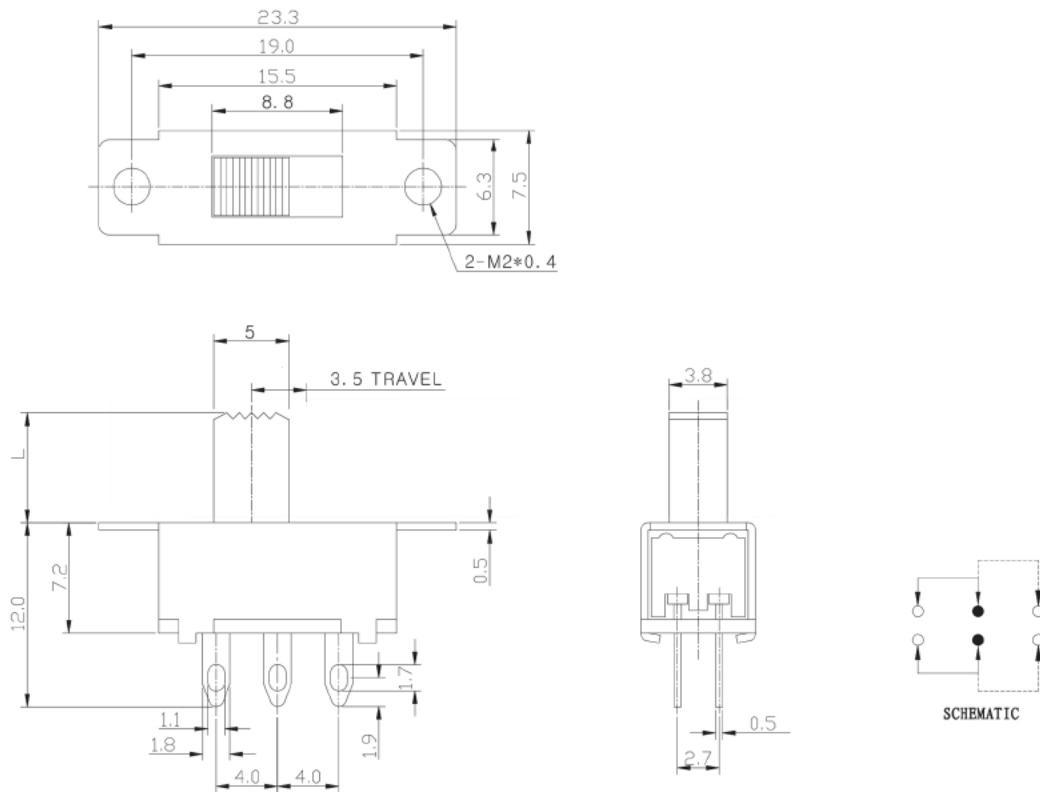

Specifications

Rating:	0.5A 50VDC
Contact Resistance:	50mΩ Max
Insulation Resistance:	100MΩ Min
Dielectric Strength:	500VAC 1 minute
Electrical Life:	10,000+ Cycles

Description	Ref Code
Miniature On-On Slide Switch DPDT	124003