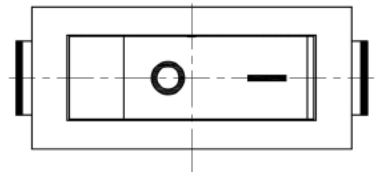

Description	Ref Code
Off-(On) Momentary Long Rectangle Rocker Switch SPST	132005