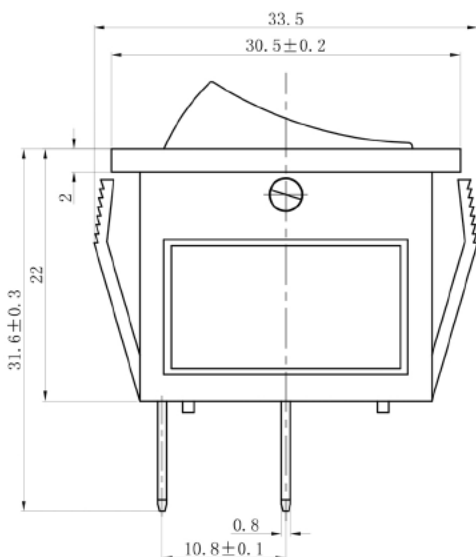

## Specifications

Rating:	15A 250VAC, 20A 125VAC
Contact Resistance:	50mΩ Max
Insulation Resistance:	100MΩ Min
Dielectric Strength:	1500VAC 1 minute
Operating Temperature:	-25°C to +85°C
Electrical Life:	10,000+ Cycles

Description	Ref Code
Off-(On) Momentary Long Rectangle Rocker Switch SPST	132005