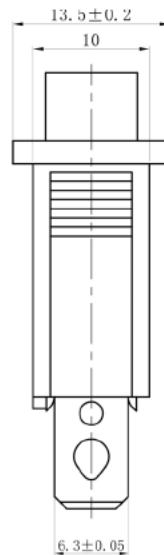

## Specifications

Rating:	15A 250VAC, 20A 125VAC
Contact Resistance:	50mΩ Max
Insulation Resistance:	100MΩ Min
Dielectric Strength:	1500VAC 1 minute
Operating Temperature:	-25°C to +85°C
Electrical Life:	10,000+ Cycles

Description	Ref Code
Off-(On) Momentary Long Rectangle Rocker Switch SPST	132005