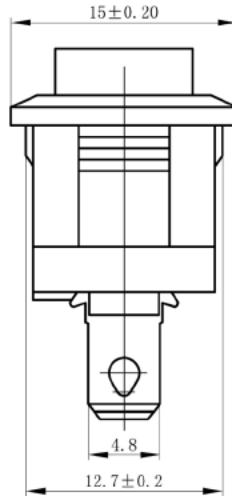

Specifications

Rating :	6A 250VAC, 10A 125VAC
Contact Resistance:	50mΩ Max
Insulation Resistance:	100MΩ Min
Dielectric Strength:	1500VAC 1 minute
Temperature Rating:	-25°C to 85°C
Electrical Life:	10,000+ Cycles

PANEL CUT-OUT

Description	Ref Code
Off-(On) Momentary Rectangle Rocker Switch SPST	130029