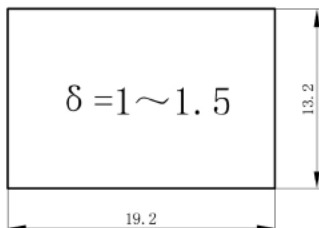

PANEL CUT-OUT

Description	Ref Code
Off-(On) Momentary Rectangle Rocker Switch SPST	130029