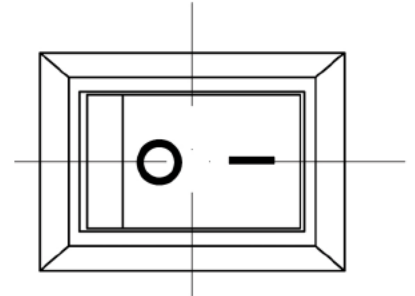

PANEL CUT-OUT

Description	Ref Code
Off-(On) Momentary Rectangle Rocker Switch SPST	130029