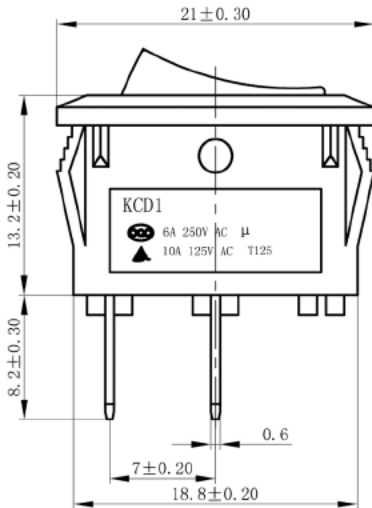

Specifications

Rating :	6A 250VAC, 10A 125VAC
Contact Resistance:	50mΩ Max
Insulation Resistance:	100MΩ Min
Dielectric Strength:	1500VAC 1 minute
Temperature Rating:	-25°C to 85°C
Electrical Life:	10,000+ Cycles

PANEL CUT-OUT

Description	Ref Code
Off-(On) Momentary Rectangle Rocker Switch SPST	130029