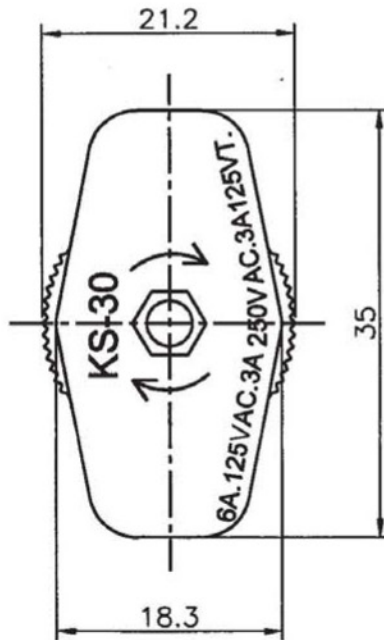

Rating : 3A 250VAC, 6A 125VAC  
3A 125VT

Wire: SPT-1 18AWG/2C

Function : ON-OFF

Housing 1. White: urea  
2. Black: Phenolic

NOTE: TOLERANCES UNLESS SPECIFIED:  $\pm 0.3$ (mm)