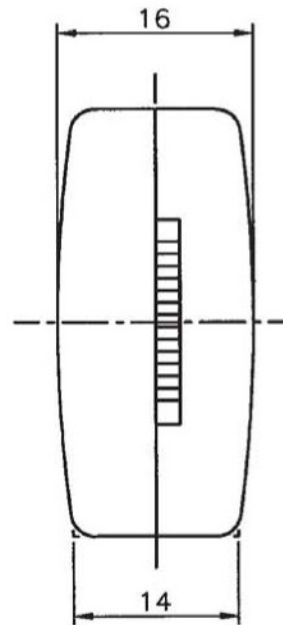

Rating : 3A 250VAC, 6A 125VAC  
3A 125VT

Wire: SPT-1 18AWG/2C

Function : ON-OFF

Housing 1. White: urea  
2. Black: Phenolic

NOTE: TOLERANCES UNLESS SPECIFIED:  $\pm 0.3$ (mm)