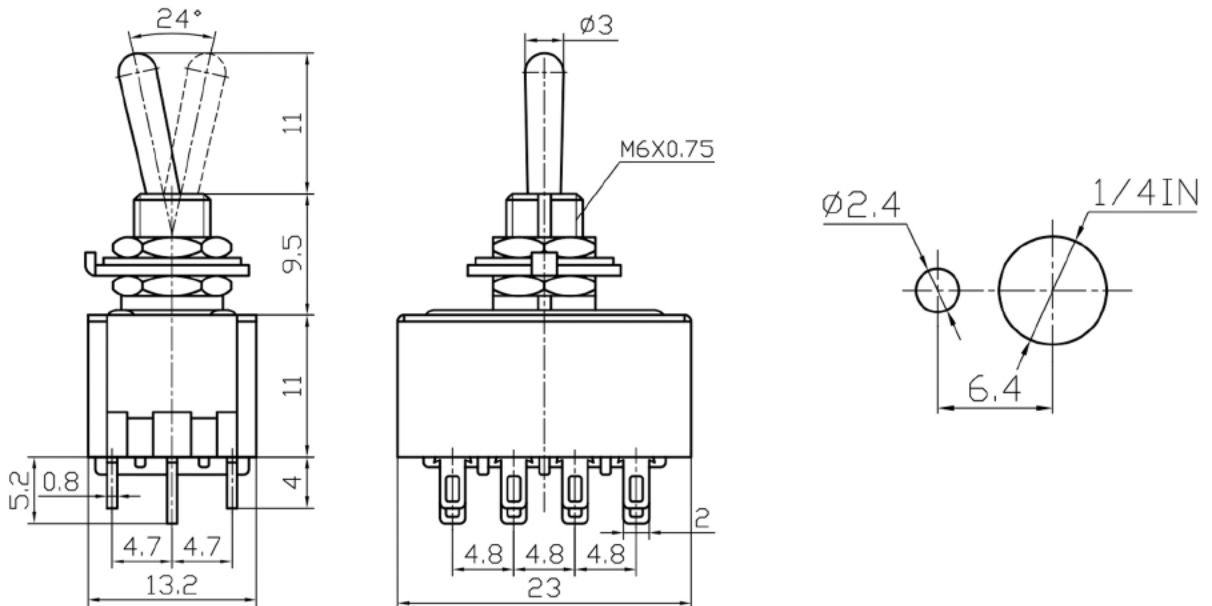

## Specifications

Rating:	3A 250VAC, 6A 125VAC
Contact Resistance:	20mΩ Max
Insulation Resistance:	1000MΩ Min
Dielectric Strength:	1500VAC 1 minute
Operating Temperature:	-25°C to +85°C
Electrical Life:	10,000+ Cycles

Description	Ref Code
On-Off-On Mini Miniature Toggle Switch 4PDT	112021