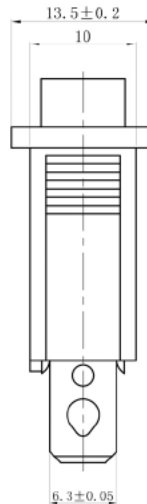

Specifications

Rating:	15A 250VAC, 20A 125VAC
Contact Resistance:	50mΩ Max
Insulation Resistance:	100MΩ Min
Dielectric Strength:	1500VAC 1 minute
Temperature Rating:	-25°C to 85°C
Electrical Life:	10,000+ Cycles

Description	Ref Code
(On)-Off-(On) Momentary Long Rectangle Rocker Switch SPDT	132004