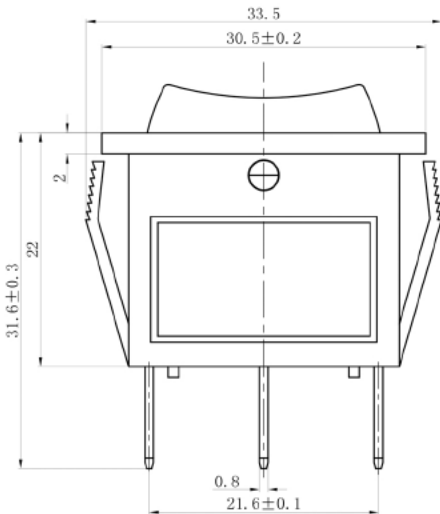

Description	Ref Code
(On)-Off-(On) Momentary Long Rectangle Rocker Switch SPDT	132004