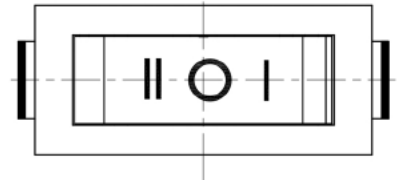

Description	Ref Code
(On)-Off-(On) Momentary Long Rectangle Rocker Switch SPDT	132004