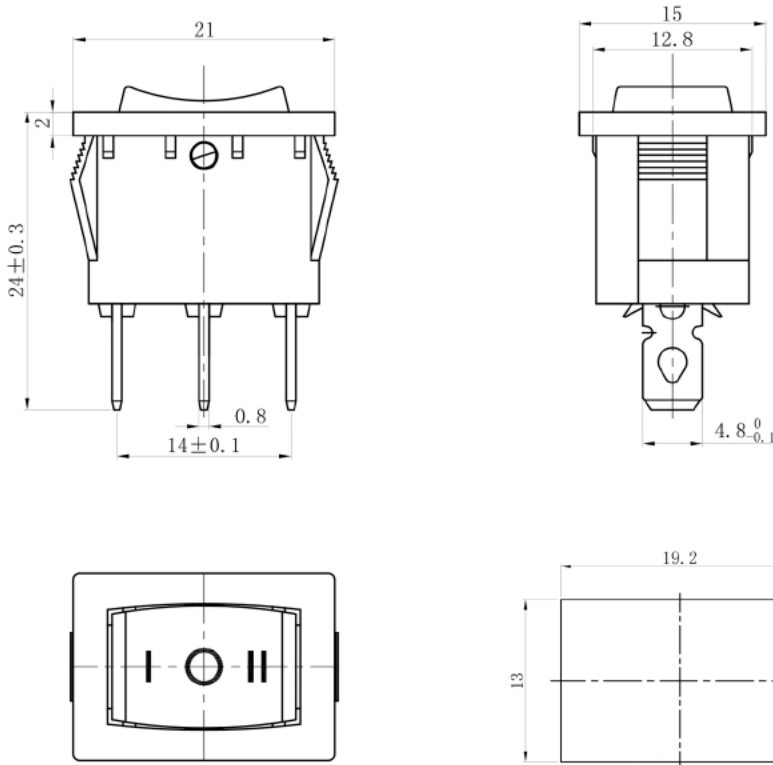

## Specifications

Rating:	6A 250VAC, 10A 125VAC
Contact Resistance:	50mΩ Max
Insulation Resistance:	100MΩ Min
Dielectric Strength:	1500VAC 1 minute
Operating Temperature:	-25°C to +85°C
Electrical Life:	10,000+ Cycles

Description	Ref Code
On-Off-(On) Momentary Rectangle Rocker Switch SPDT	482811