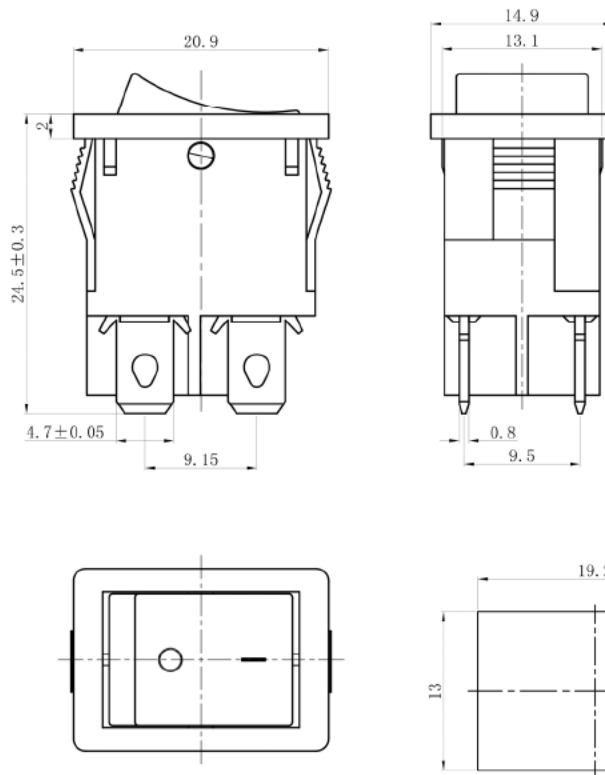

Specifications

Rating:	6A 250VAC, 10A 125VAC
Contact Resistance:	50mΩ Max
Insulation Resistance:	100MΩ Min
Dielectric Strength:	1500VAC 1 minute
Operating Temperature:	-25°C to +85°C
Electrical Life:	10,000+ Cycles

Description	Ref Code
On-Off Rectangle Rocker Switch 4-Terminals DPST	130032