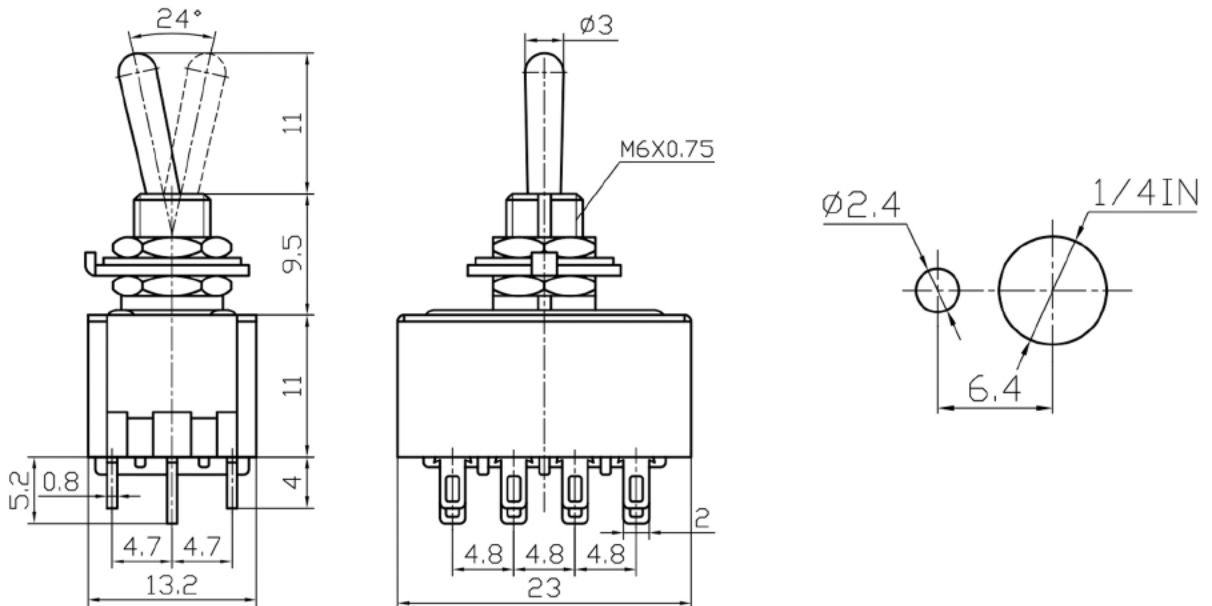

## Specifications

Rating:	3A 250VAC, 6A 125VAC
Contact Resistance:	20mΩ Max
Insulation Resistance:	1000MΩ Min
Dielectric Strength:	1500VAC 1 minute
Operating Temperature:	-25°C to +85°C
Electrical Life:	10,000+ Cycles

Description	Ref Code
On-On 4PDT Miniature Toggle Switch	122022