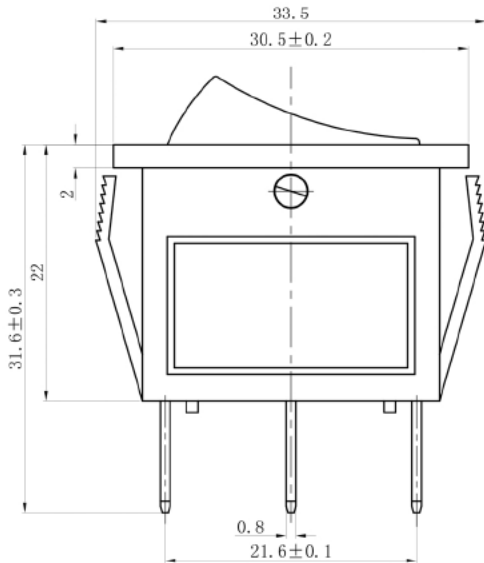

## Specifications

Rating:	15A 250VAC, 20A 125VAC
Contact Resistance:	50mΩ Max
Insulation Resistance:	100MΩ Min
Dielectric Strength:	1500VAC 1 minute
Operating Temperature:	-25°C to +85°C
Electrical Life:	10,000+ Cycles

Description	Ref Code
On-On Long Rectangle Rocker Switch SPDT	132001