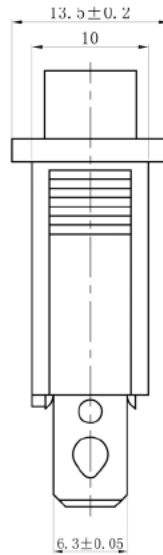

## Specifications

Rating:	15A 250VAC, 20A 125VAC
Contact Resistance:	50mΩ Max
Insulation Resistance:	100MΩ Min
Dielectric Strength:	1500VAC 1 minute
Operating Temperature:	-25°C to +85°C
Electrical Life:	10,000+ Cycles

Description	Ref Code
On-On Long Rectangle Rocker Switch SPDT	132001