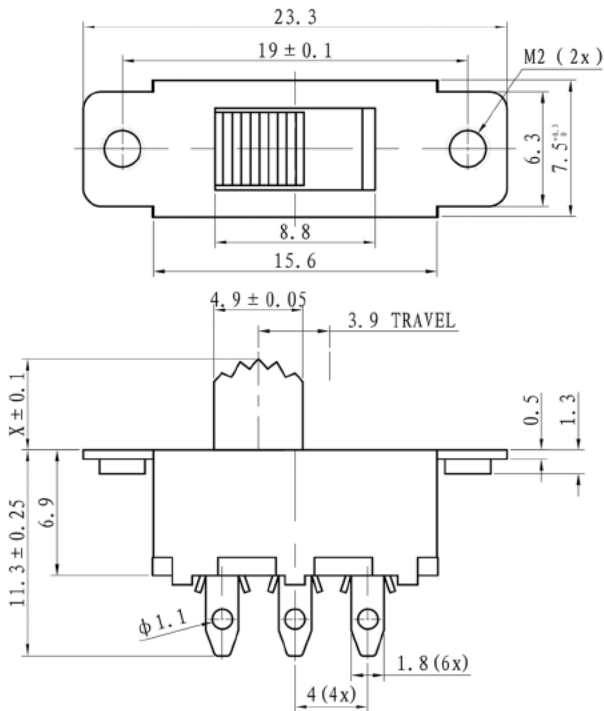

Specifications

| | |
|------------------------|------------------|
| Rating: | 500mA 50V |
| Contact Resistance: | 50mΩ Max |
| Insulation Resistance: | 100MΩ Min |
| Dielectric Strength: | 1500VAC 1 minute |
| Operating Temperature: | -25°C to +85°C |
| Electrical Life: | 100,000+ Cycles |
| Operating Force: | 250-350gf |

CIRCUIT:

| Description | Ref Code |
|---|----------|
| On-On Miniature Slide Switch DPDT 0.5A 50V | 483281 |