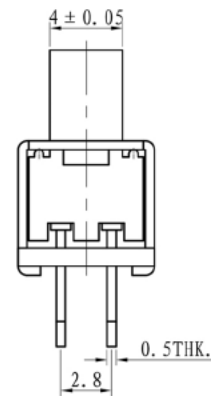

Specifications

| | |
|------------------------|------------------|
| Rating: | 500mA 50V |
| Contact Resistance: | 50mΩ Max |
| Insulation Resistance: | 100MΩ Min |
| Dielectric Strength: | 1500VAC 1 minute |
| Operating Temperature: | -25°C to +85°C |
| Electrical Life: | 100,000+ Cycles |
| Operating Force: | 250-350gf |

CIRCUIT:

| Description | Ref Code |
|---|----------|
| On-On Miniature Slide Switch DPDT 0.5A 50V | 483281 |