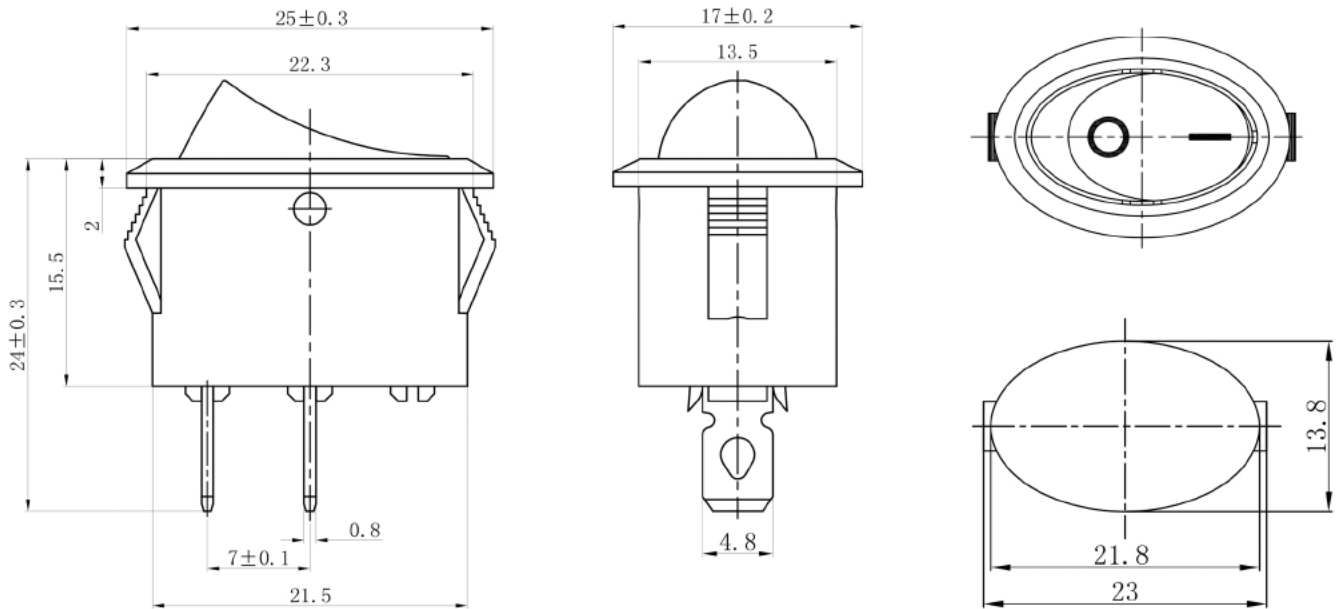

Specifications

Rating:	6A 250VAC, 10A 125VAC
Contact Resistance:	50mΩ Max
Insulation Resistance:	100MΩ Min
Dielectric Strength:	1500VAC 1 minute
Operating Temperature:	-25°C to +85°C
Electrical Life:	10,000+ Cycles

Description	Ref Code
Oval Black On/Off Rocker Switch SPST	130026