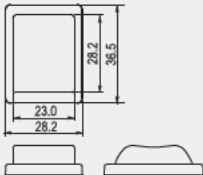

R13-69-29

Material

RUBBER/PVC

Availability

For Rocker SCI
R13-69 series switch