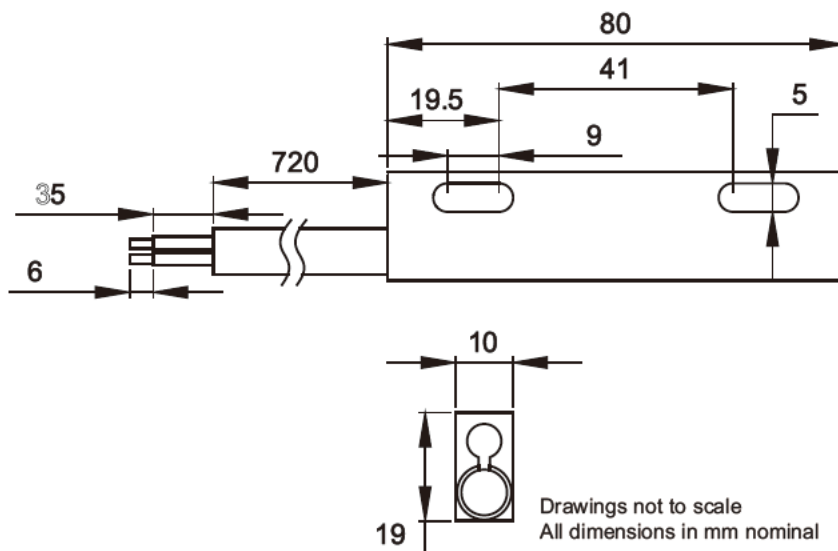

ML

Aluminium Housed Proximity Switch - Normally Open Contacts

Part Number : PRA-SA-002

Recommended Magnet PRM-SA-003

Product Data Sheet

PICTURE

✓RoHS Compliant

DIMENSIONS

SPECIFICATION

Contact Form / Style		Normally open
Switching voltage	Max Volts	1500 AC/DC
Switching Current	Max Amps	3.0
Switching Capacity	Max W/VA	120
Switching distance	Make	15mm (with recommended magnet)
	Break	23mm (with recommended magnet)
Carry Current	Max Amps	5.0
Contact Resistance	Max mOhms	100
Operating Temperature	Celsius	-20° to 85°
Case Material		Blue powder coated Aluminium
Cable		3 core 0.75mm ² Black PVC insulated, Br / BI / G&Y