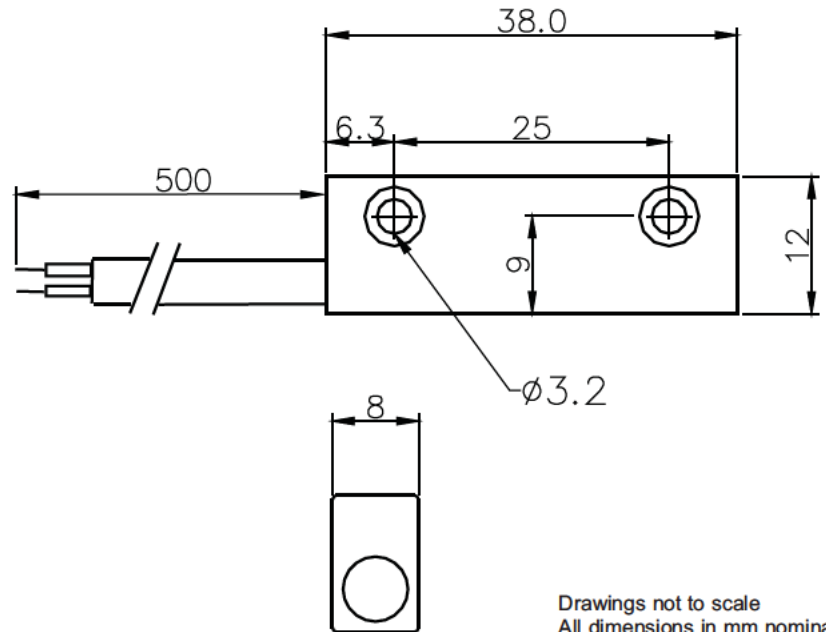

Aluminium Housed Proximity Switch - Normally Open Contacts

Part Number : PRA-SA-001

Product Data Sheet

PICTURE

DIMENSIONS

Drawings not to scale
All dimensions in mm nominal

✓ RoHS Compliant

SPECIFICATION

Contact Form / Style		Normally open
Switching voltage	Max Volts	400 AC/DC
Switching Current	Max Amps	0.5
Switching Capacity	Max W/VA	10
Switching distance	Make	15mm (with recommended magnet PRM-SA-001)
	Break	20mm (with recommended magnet PRM-SA-001)
Carry Current	Max Amps	1.0
Contact Resistance	Max mOhms	150
Operating Temperature	Celsius	-20° to 85°
Case Material		Blue powder coated Aluminium
Cable		2 core 0.50mm ² Black PVC insulated, Brown / Blue

SPECIFICATION

Contact Form / Style		Normally open
Switching voltage	Max Volts	1500 AC/DC
Switching Current	Max Amps	3.0
Switching Capacity	Max W/VA	120
Switching distance	Make	15mm (with recommended magnet)
	Break	23mm (with recommended magnet)
Carry Current	Max Amps	5.0
Contact Resistance	Max mOhms	100
Operating Temperature	Celsius	-20° to 85°
Case Material		Blue powder coated Aluminium
Cable		3 core 0.75mm ² Black PVC insulated, Br / BI / G&Y