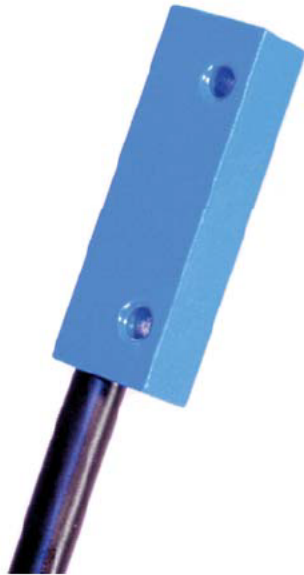

Aluminium Housed Proximity Switch - Normally Open Contacts

Part Number : PRA-SA-001

Product Data Sheet

PICTURE

DIMENSIONS

Drawings not to scale
All dimensions in mm nominal

✓ RoHS Compliant

SPECIFICATION

Contact Form / Style		Normally open
Switching voltage	Max Volts	400 AC/DC
Switching Current	Max Amps	0.5
Switching Capacity	Max W/VA	10
Switching distance	Make	15mm (with recommended magnet PRM-SA-001)
	Break	20mm (with recommended magnet PRM-SA-001)
Carry Current	Max Amps	1.0
Contact Resistance	Max mOhms	150
Operating Temperature	Celsius	-20° to 85°
Case Material		Blue powder coated Aluminium
Cable		2 core 0.50mm ² Black PVC insulated, Brown / Blue

ML

Aluminium Housed Proximity Switch - Normally Open Contacts

Part Number : PRA-SA-002

Recommended Magnet PRM-SA-003

Product Data Sheet

PICTURE

✓RoHS Compliant

DIMENSIONS