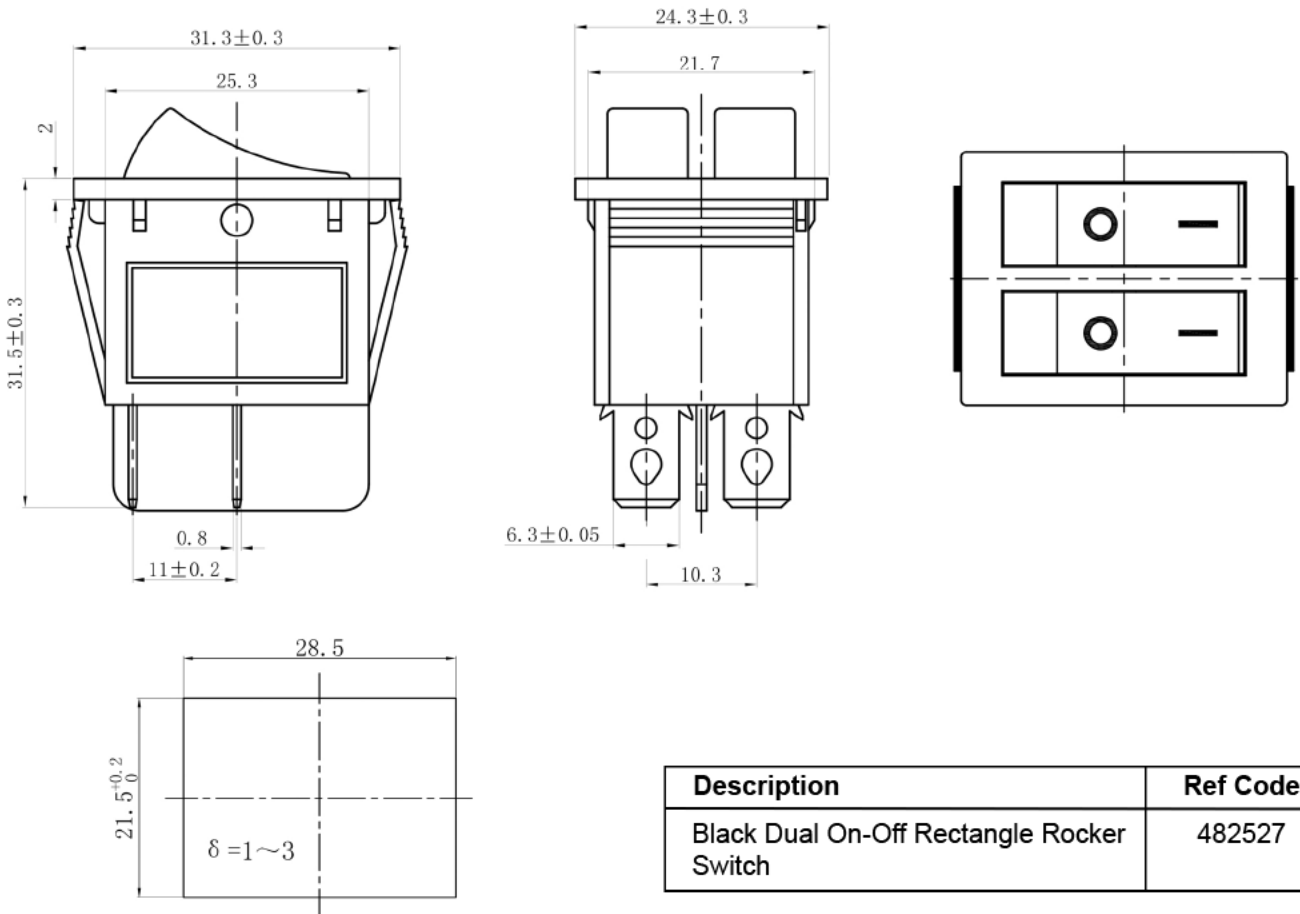

Description	Ref Code
Black Dual On-Off Rectangle Rocker Switch	482527