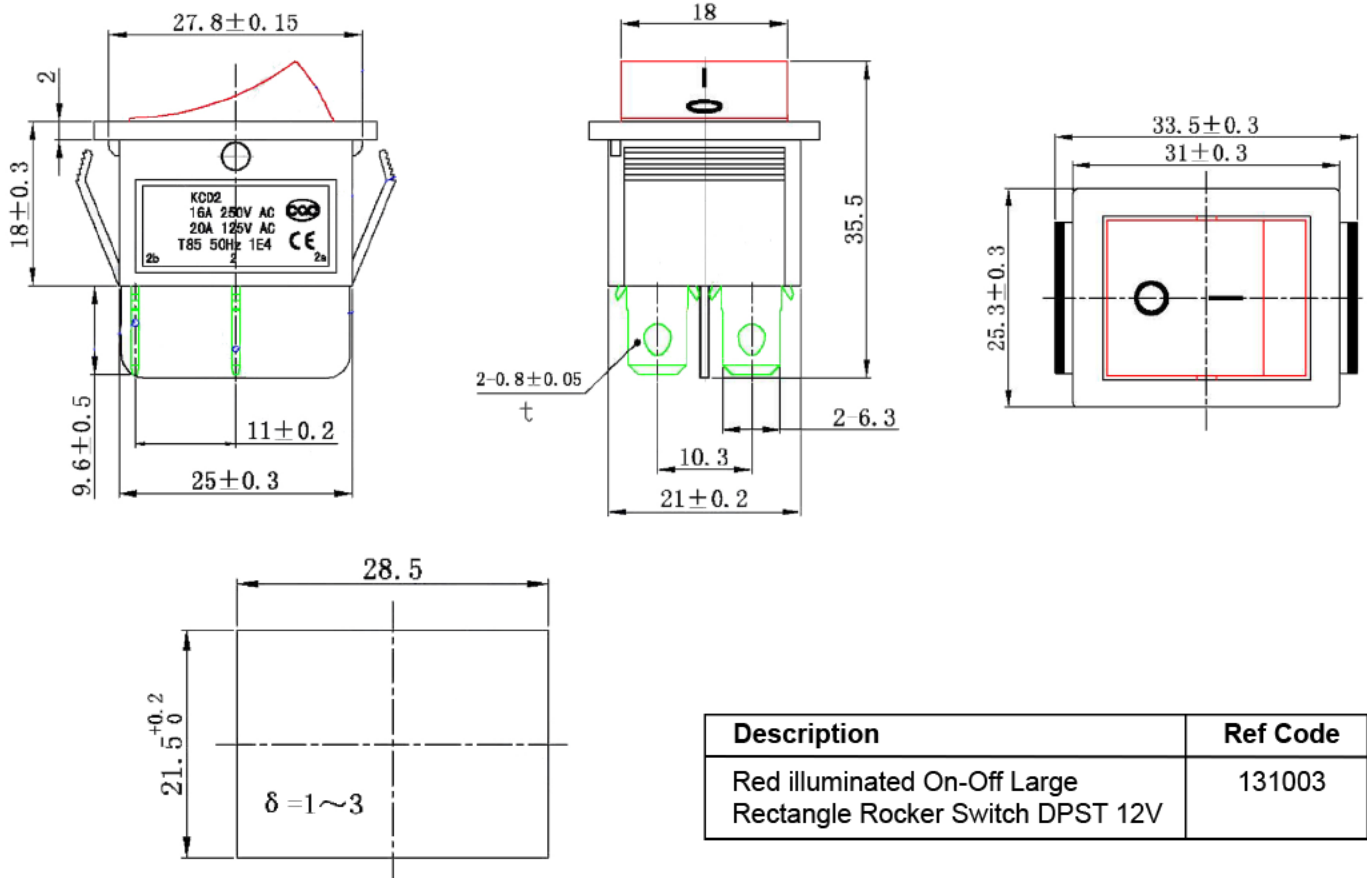

Specifications

Rating:	15A 250VAC, 20A 125VAC
Illumination Voltage:	12VDC
Contact Resistance:	35mΩ Max
Insulation Resistance:	100MΩ Min
Dielectric Strength:	1500VAC 1 minute
Temperature Rating:	-25°C to 85°C
Electrical Life:	10,000+ Cycles

Description	Ref Code
Red illuminated On-Off Large Rectangle Rocker Switch DPST 12V	131003