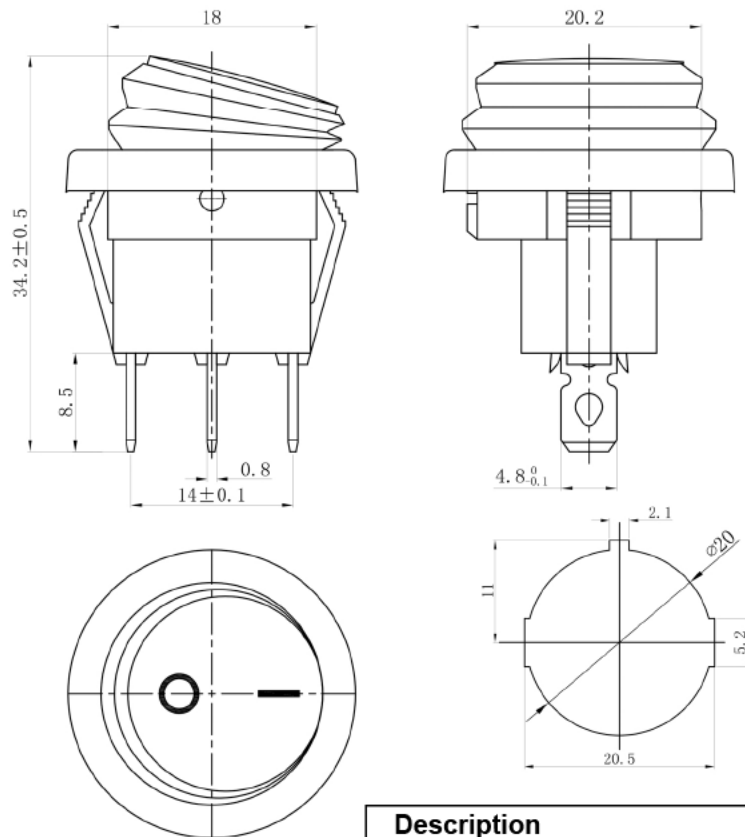

Specifications

Rating:	6A 250VAC, 10A 125VAC
Contact Resistance:	50mΩ Max
Insulation Resistance:	100MΩ Min
Dielectric Strength:	1500VAC 1 minute
Operating Temperature:	-25°C to +85°C
Electrical Life:	10,000+ Cycles

Description	Ref Code
Red illuminated On-Off Waterproof Rocker Switch SPST 230V	482832