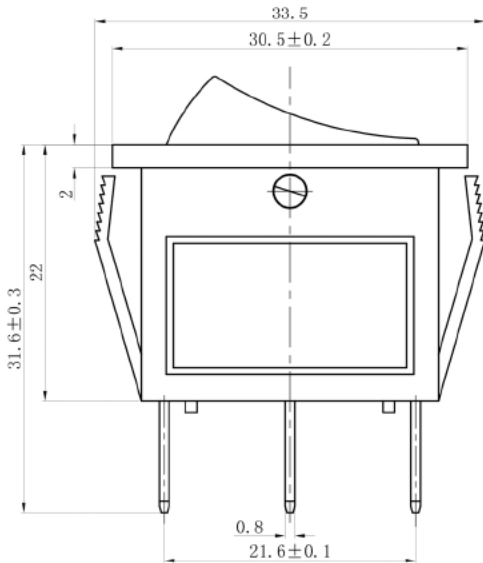

Specifications

Rating:	15A 250VAC, 20A 125VAC
Illumination Voltage:	12VDC
Contact Resistance:	50mΩ Max
Insulation Resistance:	100MΩ Min
Dielectric Strength:	1500VAC 1 minute
Operating Temperature:	-25°C to +85°C
Electrical Life:	10,000+ Cycles

Description	Ref Code
Red illuminated Rectangle Rocker Switch 12V SPST	132003