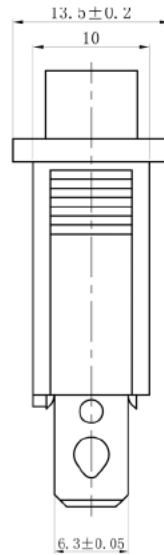

Specifications

Rating:	15A 250VAC, 20A 125VAC
Illumination Voltage:	12VDC
Contact Resistance:	50mΩ Max
Insulation Resistance:	100MΩ Min
Dielectric Strength:	1500VAC 1 minute
Operating Temperature:	-25°C to +85°C
Electrical Life:	10,000+ Cycles

Description	Ref Code
Red illuminated Rectangle Rocker Switch 12V SPST	132003