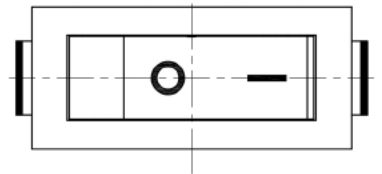

Description	Ref Code
Red illuminated Rectangle Rocker Switch 12V SPST	132003