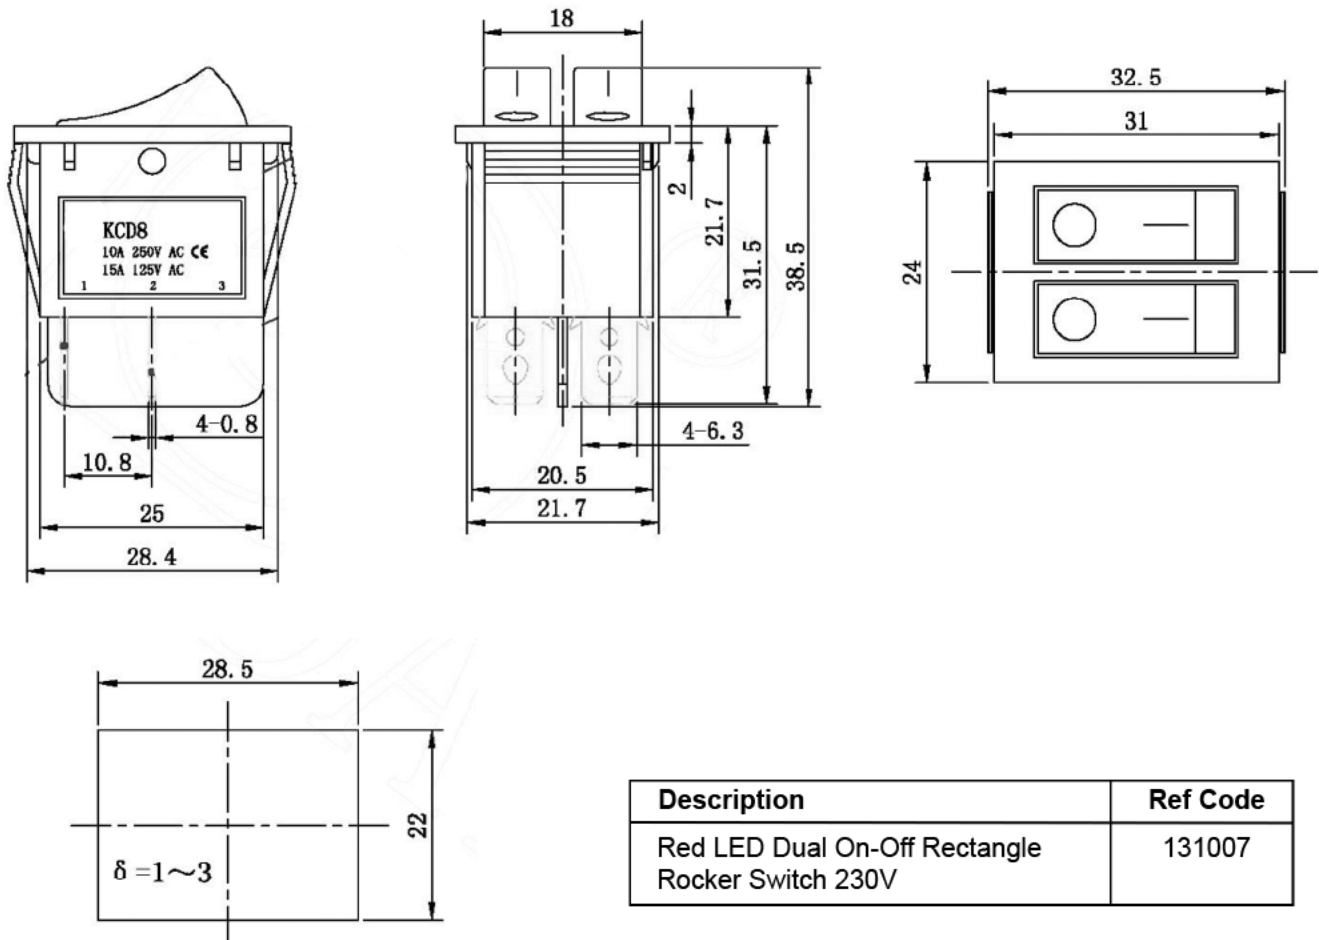

## Specifications

Rating:	15A 250VAC, 20A 125VAC
Contact Resistance:	50mΩ Max
Insulation Resistance:	100MΩ Min
Dielectric Strength:	1500VAC 1 minute
Temperature Rating:	-25°C to 85°C
Electrical Life:	10,000+ Cycles

Description	Ref Code
Red LED Dual On-Off Rectangle Rocker Switch 230V	131007