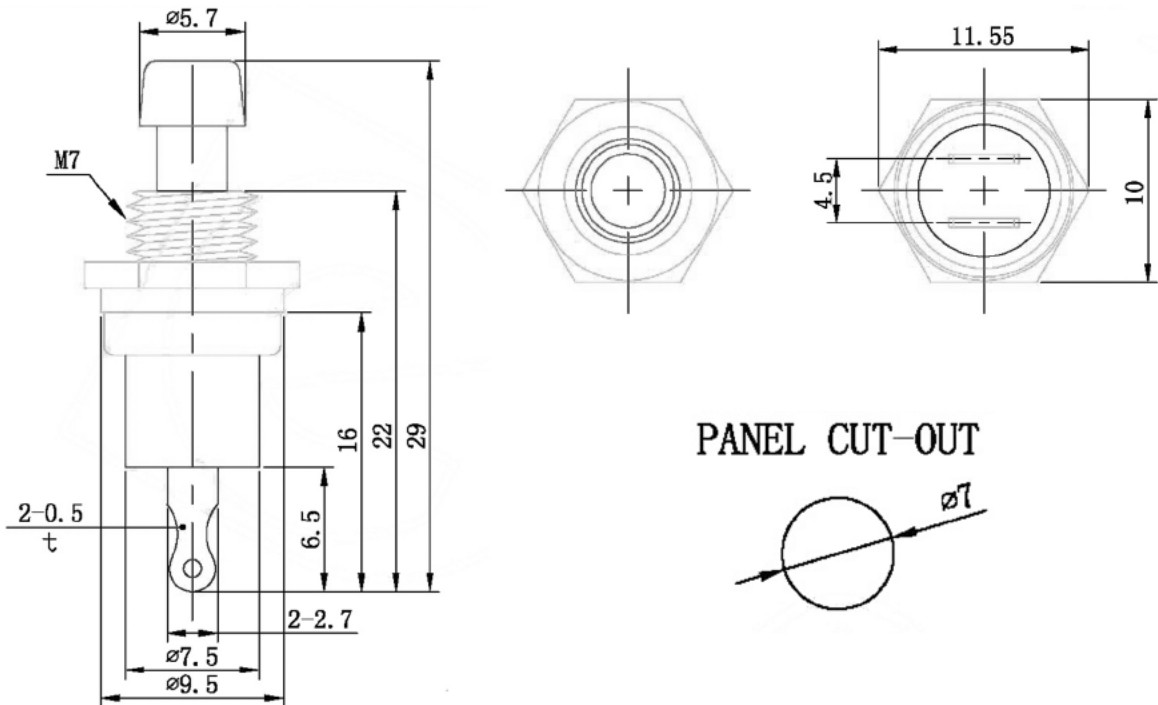

Specifications

Rating:	8A 125VAC, 4A 250VAC
Contact Resistance:	20mΩ Max
Insulation Resistance:	100MΩ Min
Dielectric Strength:	1000VAC 1 minute
Operating Temperature:	-25°C to +85°C
Electrical Life:	50,000+ Cycles

Description	Ref Code
Red Mini Off(On) Momentary Switch SPST	103011