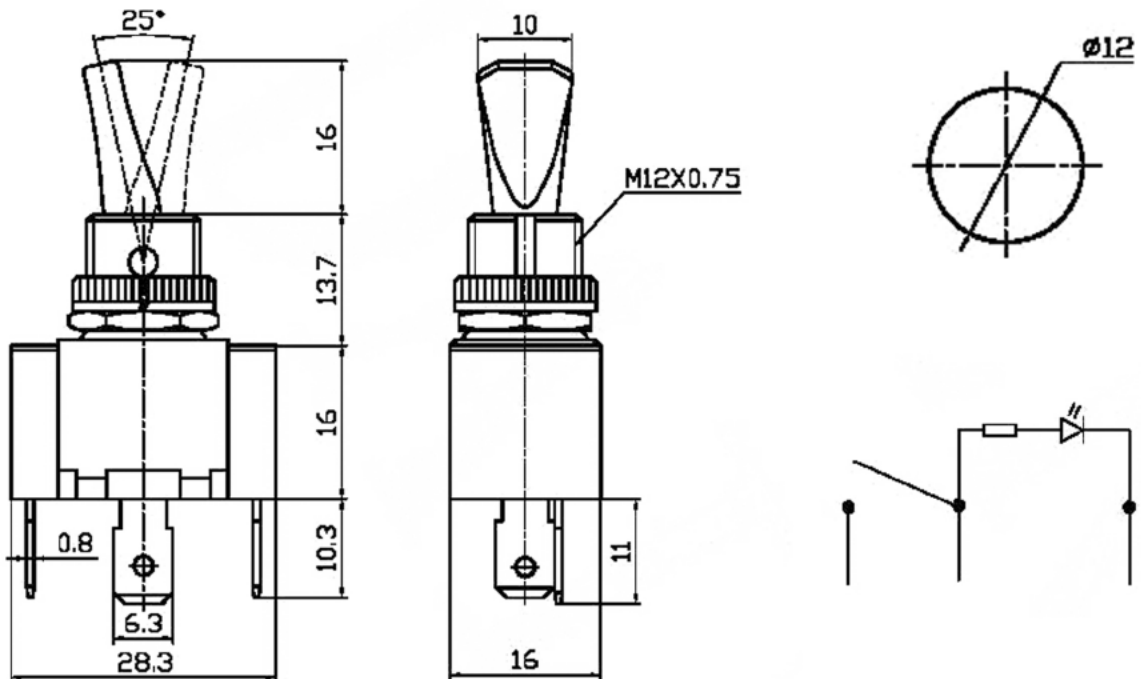

Specifications

Rating:	30A 12VDC
Contact Resistance:	50mΩ Max
Insulation Resistance:	100MΩ Min
Dielectric Strength:	1500VAC 1 minute
Operating Temperature:	-25°C to +85°C
Electrical Life:	10,000+ Cycles

Description	Ref Code
Red On-Off illuminated Flat Handle Toggle Switch 30A 12VDC SPST	550452