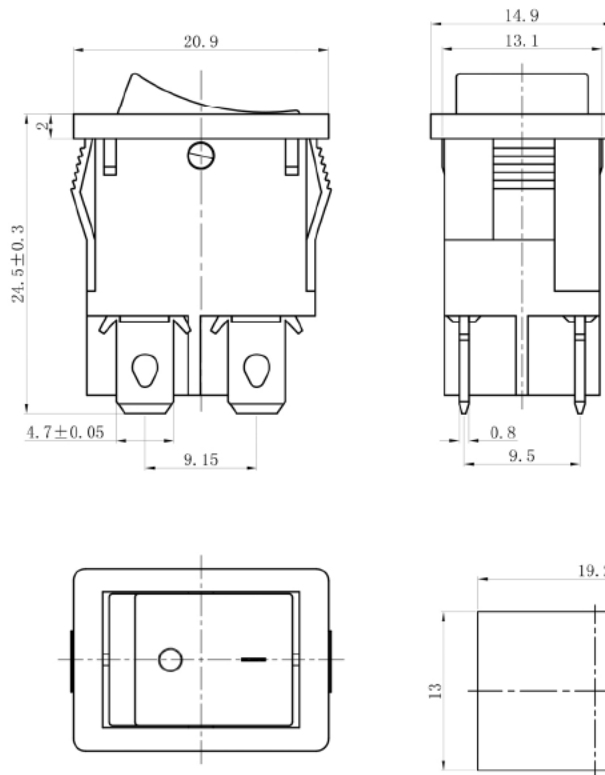

Specifications

Rating:	6A 250VAC, 10A 125VAC
Contact Resistance:	50mΩ Max
Insulation Resistance:	100MΩ Min
Dielectric Strength:	1500VAC 1 minute
Operating Temperature:	-25°C to +85°C
Electrical Life:	10,000+ Cycles

Description	Ref Code
Red On-Off illuminated Rectangle Rocker Switch DPST 230V	482812