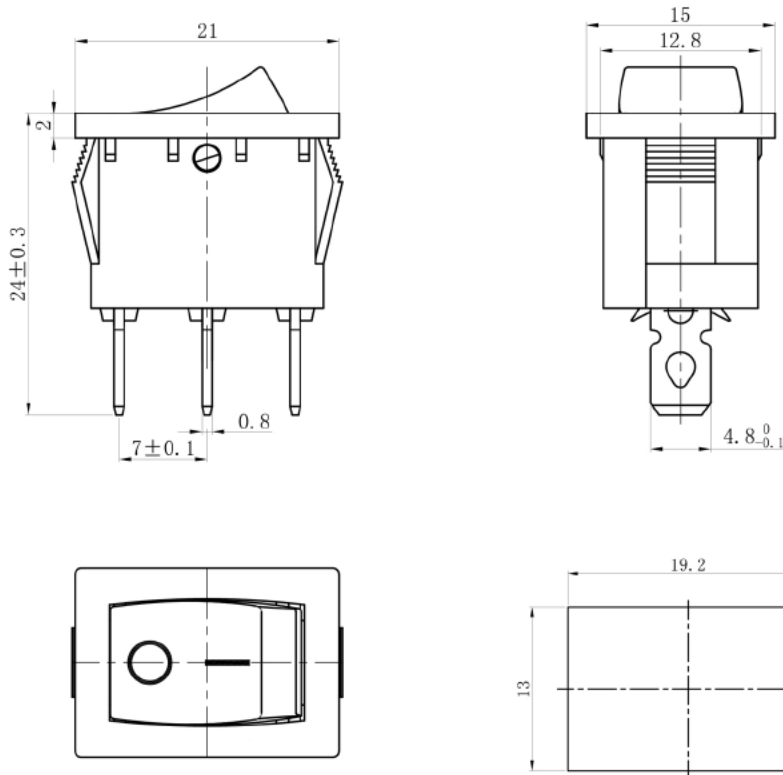

Specifications

Rating:	6A 250VAC, 10A 125VAC
Contact Resistance:	50mΩ Max
Insulation Resistance:	100MΩ Min
Dielectric Strength:	1500VAC 1 minute
Operating Temperature:	-25°C to +85°C
Electrical Life:	10,000+ Cycles

Description	Ref Code
Red On-Off illuminated Rectangle Rocker Switch SPST 230V	482808