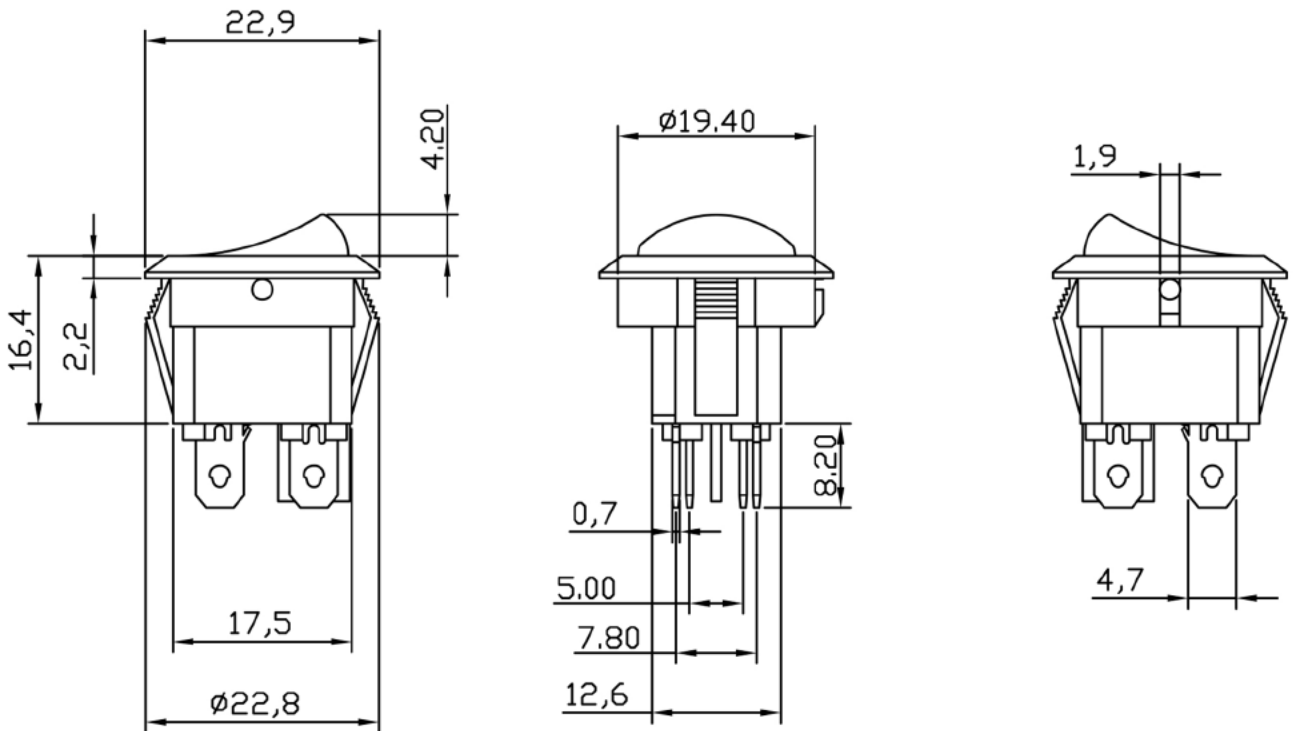

## Specifications

Rating:	6A 250VAC, 10A 125VAC
Contact Resistance:	50mΩ Max
Insulation Resistance:	100MΩ Min
Dielectric Strength:	1500VAC 1 minute
Operating Temperature:	-25°C to +85°C
Electrical Life:	10,000+ Cycles

Description	Ref Code
Red On-Off illuminated Round Rocker Switch DPST 230V	482818