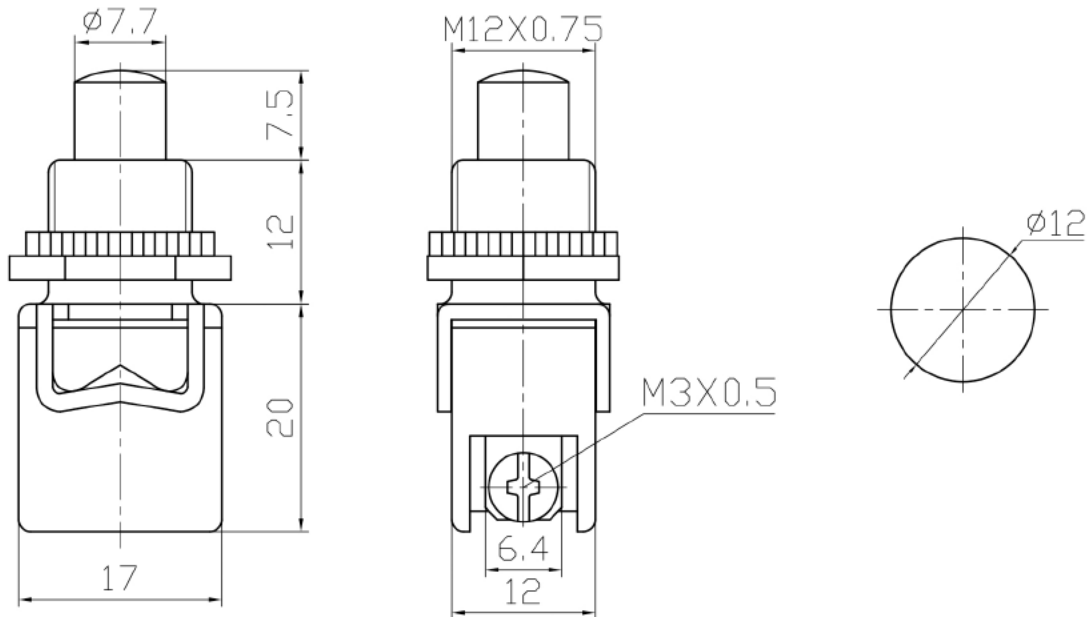

## Specifications

Rating:	8A 125VAC, 4A 250VAC
Contact Resistance:	20mΩ Max
Insulation Resistance:	100MΩ Min
Dielectric Strength:	1000VAC 1 minute
Operating Temperature:	-25°C to +85°C
Electrical Life:	50,000+ Cycles

Description	Ref Code
Red On-(Off) Momentary 12mm Push Button Switch SPST 4A	482784