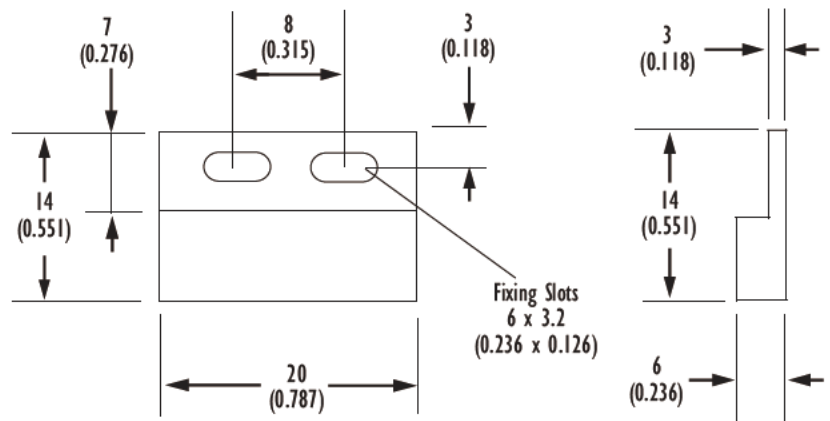

Product Data Sheet  
**Part Number : MMPSM**  
**Rectangular Cased Magnet**

**PICTURE** **DIMENSIONS**

**Options:**

- Color: Standard = Blue housing. Also available Black housing

**Applications include:**

- Position and limit sensing
- Security system switch
- Linear actuators
- Door switch

Drawings not to scale  
 All dimensions in mm(inches) nominal

**SPECIFICATIONS**

Style	Rectangular
Length	20 mm (.787 in)
Height	6 mm (.236 in)
Width	14 mm (.551 in)
Case Material	Nylon 66