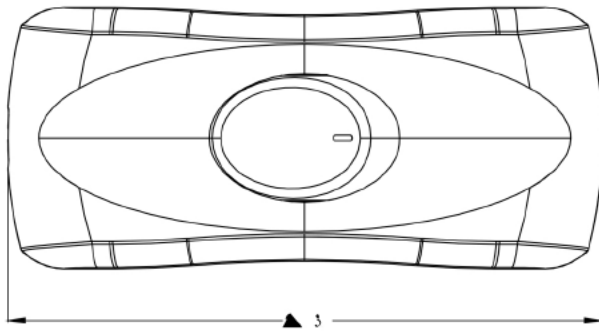

## Specifications

Rating: 2 x 1A 250VAC  
Protection Level: IP20  
Termination: Screw

Description	Ref Code
White Inline Rocker Cord Switch 1A	481817