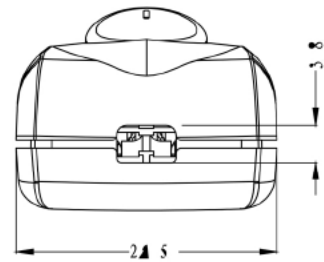

## Specifications

Rating: 2 x 1A 250VAC  
Protection Level: IP20  
Termination: Screw

Description	Ref Code
White Inline Rocker Cord Switch 1A	481817