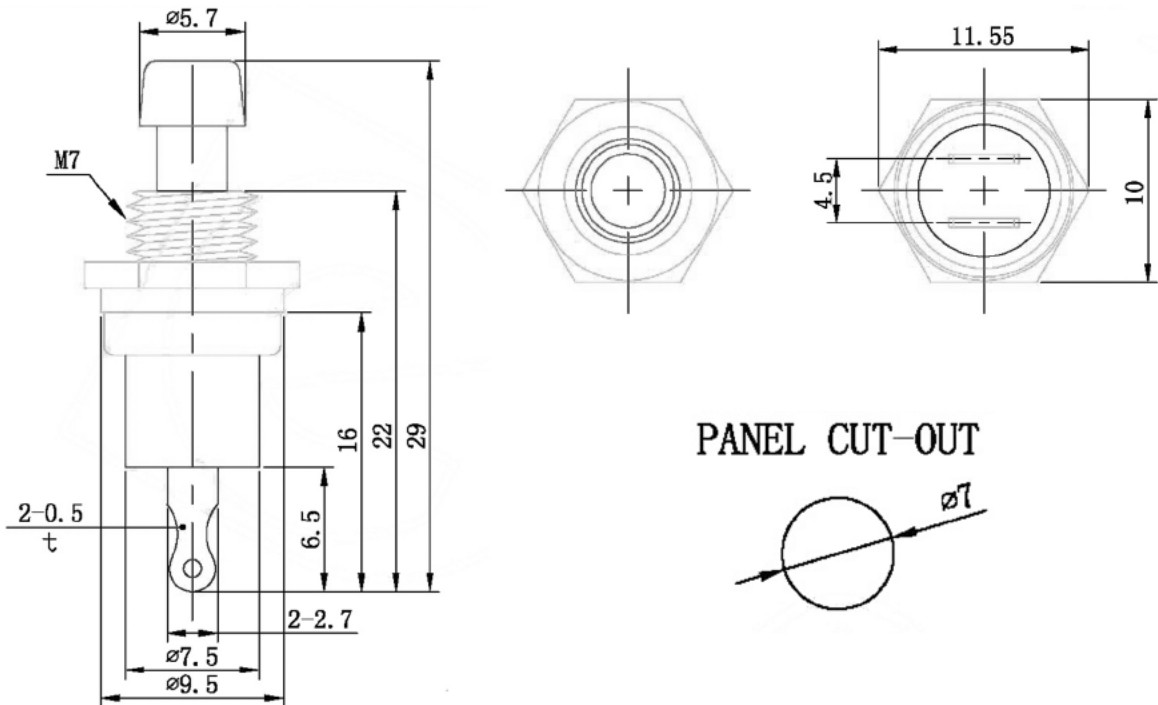

Specifications

Rating:	8A 125VAC, 4A 250VAC
Contact Resistance:	20mΩ Max
Insulation Resistance:	100MΩ Min
Dielectric Strength:	1000VAC 1 minute
Operating Temperature:	-25°C to +85°C
Electrical Life:	50,000+ Cycles

Description	Ref Code
White Mini Off(On) Momentary Switch SPST	103015